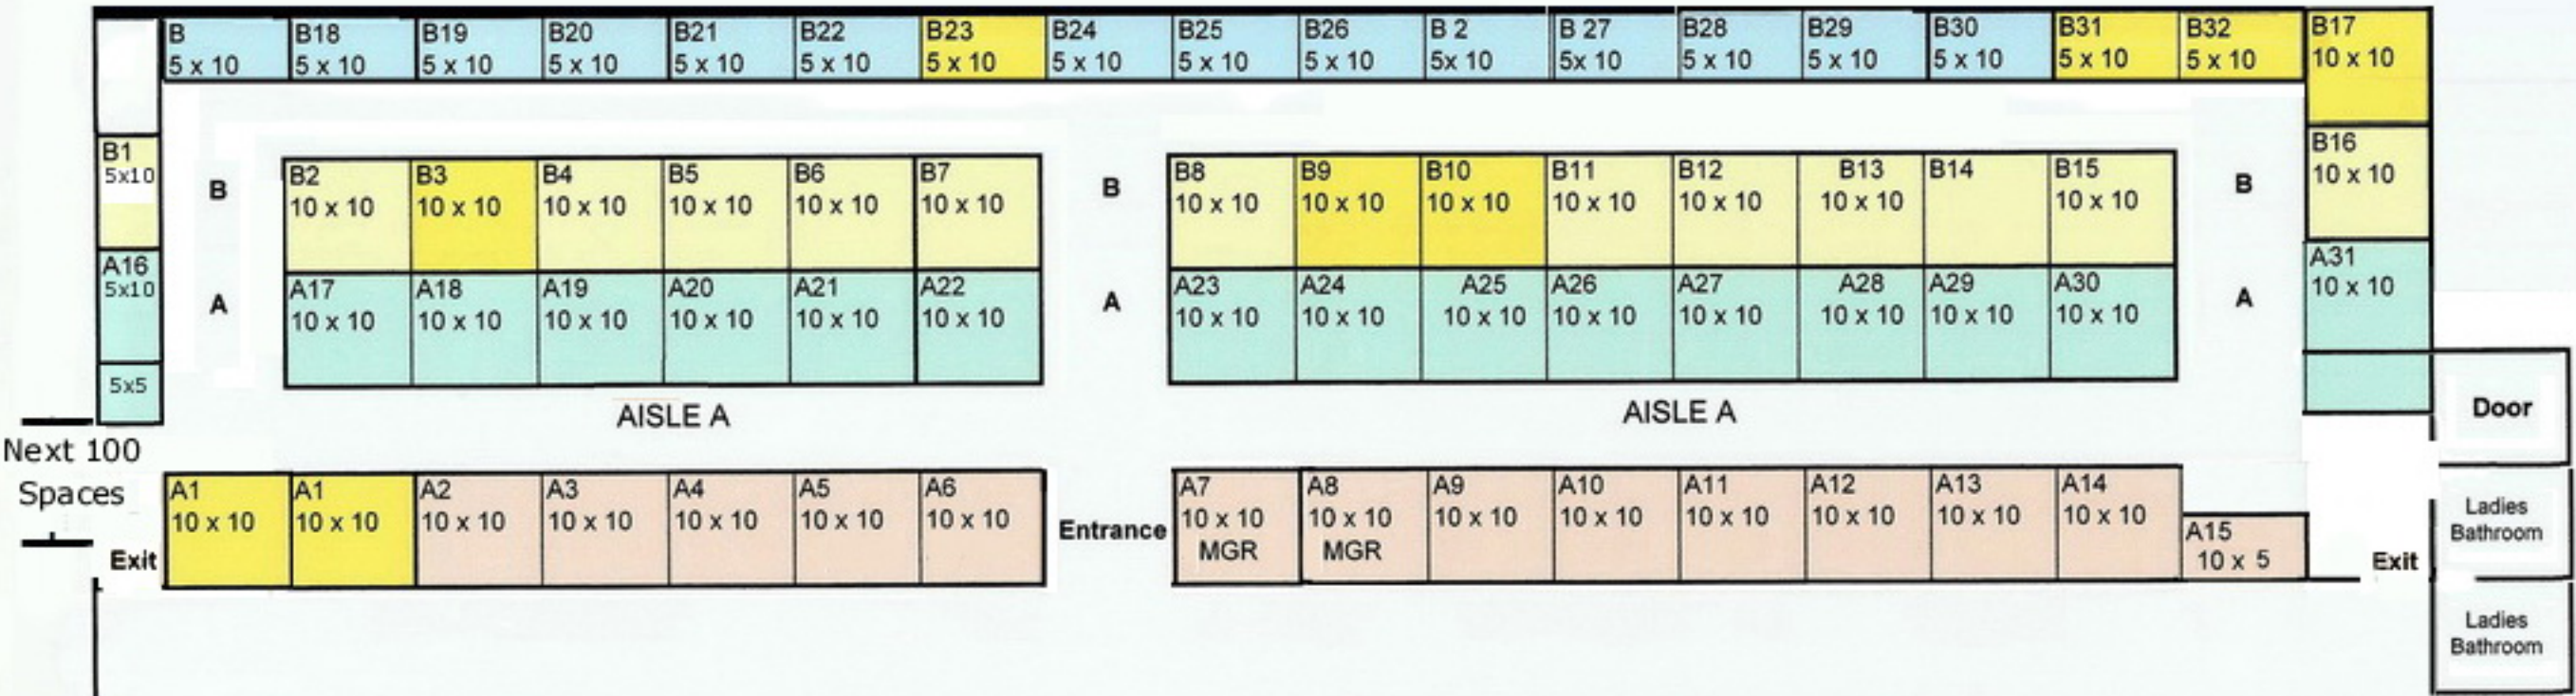

BUS STOP FLEA MARKET

Phase I
70 Spaces 9,500 sf

New Main Entrance Coming Soon!
Now Reserving the Next 100 Spaces

Next 100 Spaces